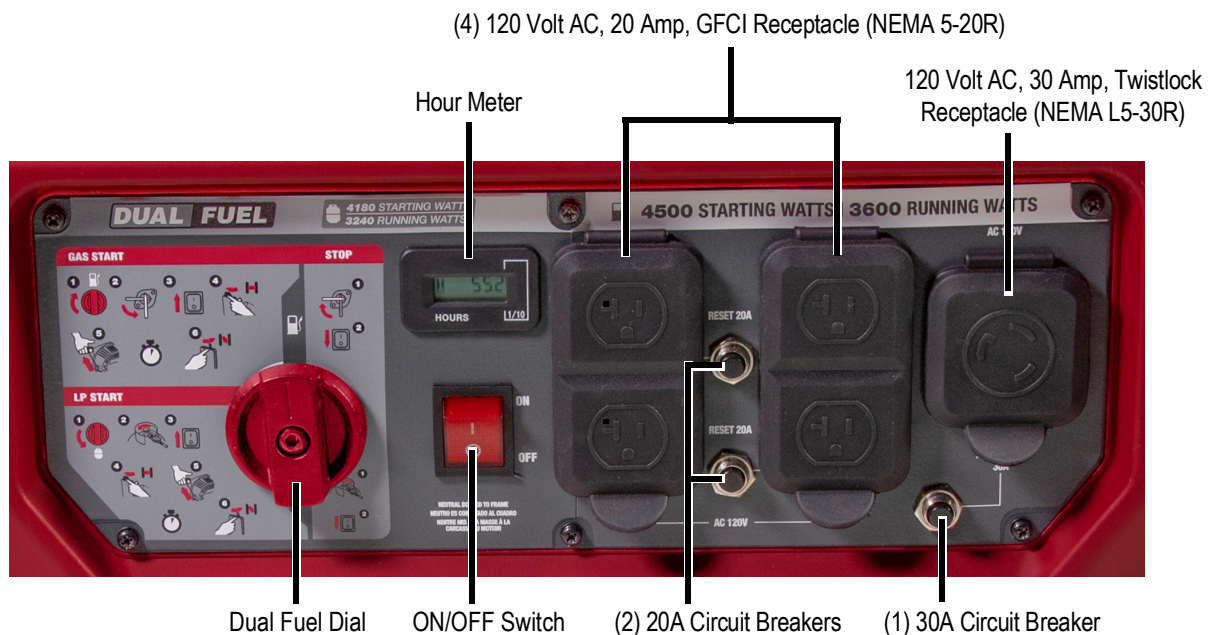

PM4500 Dual Fuel

Portable Generator

Model P0081700 UPC: 696471086386 (EPA / 49 ST/CSA)

Features

- **COsense® Technology STOPS, ALERTS, SAVES.** Powerful protection from hazardous carbon monoxide.
- **Dual Fuel Dial** offers the choice of operating with gasoline or LPG.
- **Large Capacity Steel Fuel Tank** provides durability and up to a 19 hour run time at 25% load (14 hour run time on LP at 25% load).
- **Powered by Generac 224cc OHV Engine** provides consistent power for multiple applications.
- **8" Never Flat Wheels** for easy transportation.
- **Hour Meter** tracks run-time and maintenance intervals.
- **Low-Oil Level Shutdown** prevents engine damage.
- **Fuel Gauge** allows users to keep track of gasoline levels.
- **Covered Outlets** provide protection and keep out debris.

AC Maximum Output Starting Watts
 4500 (Gas) / 4180 (LPG)
AC Rated Output Running Watts
 3600 (Gas) / 3240 (LPG)

Control Panel

PM4500 Dual Fuel

Specifications

Product Series	PM4500 Dual Fuel
Model (Configuration)	P0081700 (49 ST / CSA)
AC Maximum Output Starting Watts	4500 (Gas) / 4180 (LPG)
AC Rated Output Running Watts	3600 (Gas) / 3240 (LPG)
Rated AC Voltage	120 VAC
Rated AC Frequency	60 Hz
Rated 120 VAC Amperage	30 (Gas) / 27 (LP)
Engine Displacement	224cc
Engine Type	OHV
Engine RPM	3600
Recommended Oil	10W-30
Lubrication Method	Splash
Choke Location	On Engine
Fuel Shut Off	On Fuel Tank
Starting Method	Recoil Pull Start
Low Oil Shutdown	Low Level
Neutral Bonded to Ground	Yes
Start Switch Type	On/Off
Fuel Selector	On Control Panel

Start Switch Location	On Control Panel
Fuel Tank Capacity Gal (L)	5 (18.9)
Run Time at 25% of Rated Load (Hours)	19 (Gas) / 14 (LPG)
Run Time at 50% of Rated Load (Hours)	14 (Gas) / 10.5 (LPG)
Warranty- Residential	3 Year Limited
Warranty- Commercial	90 Day